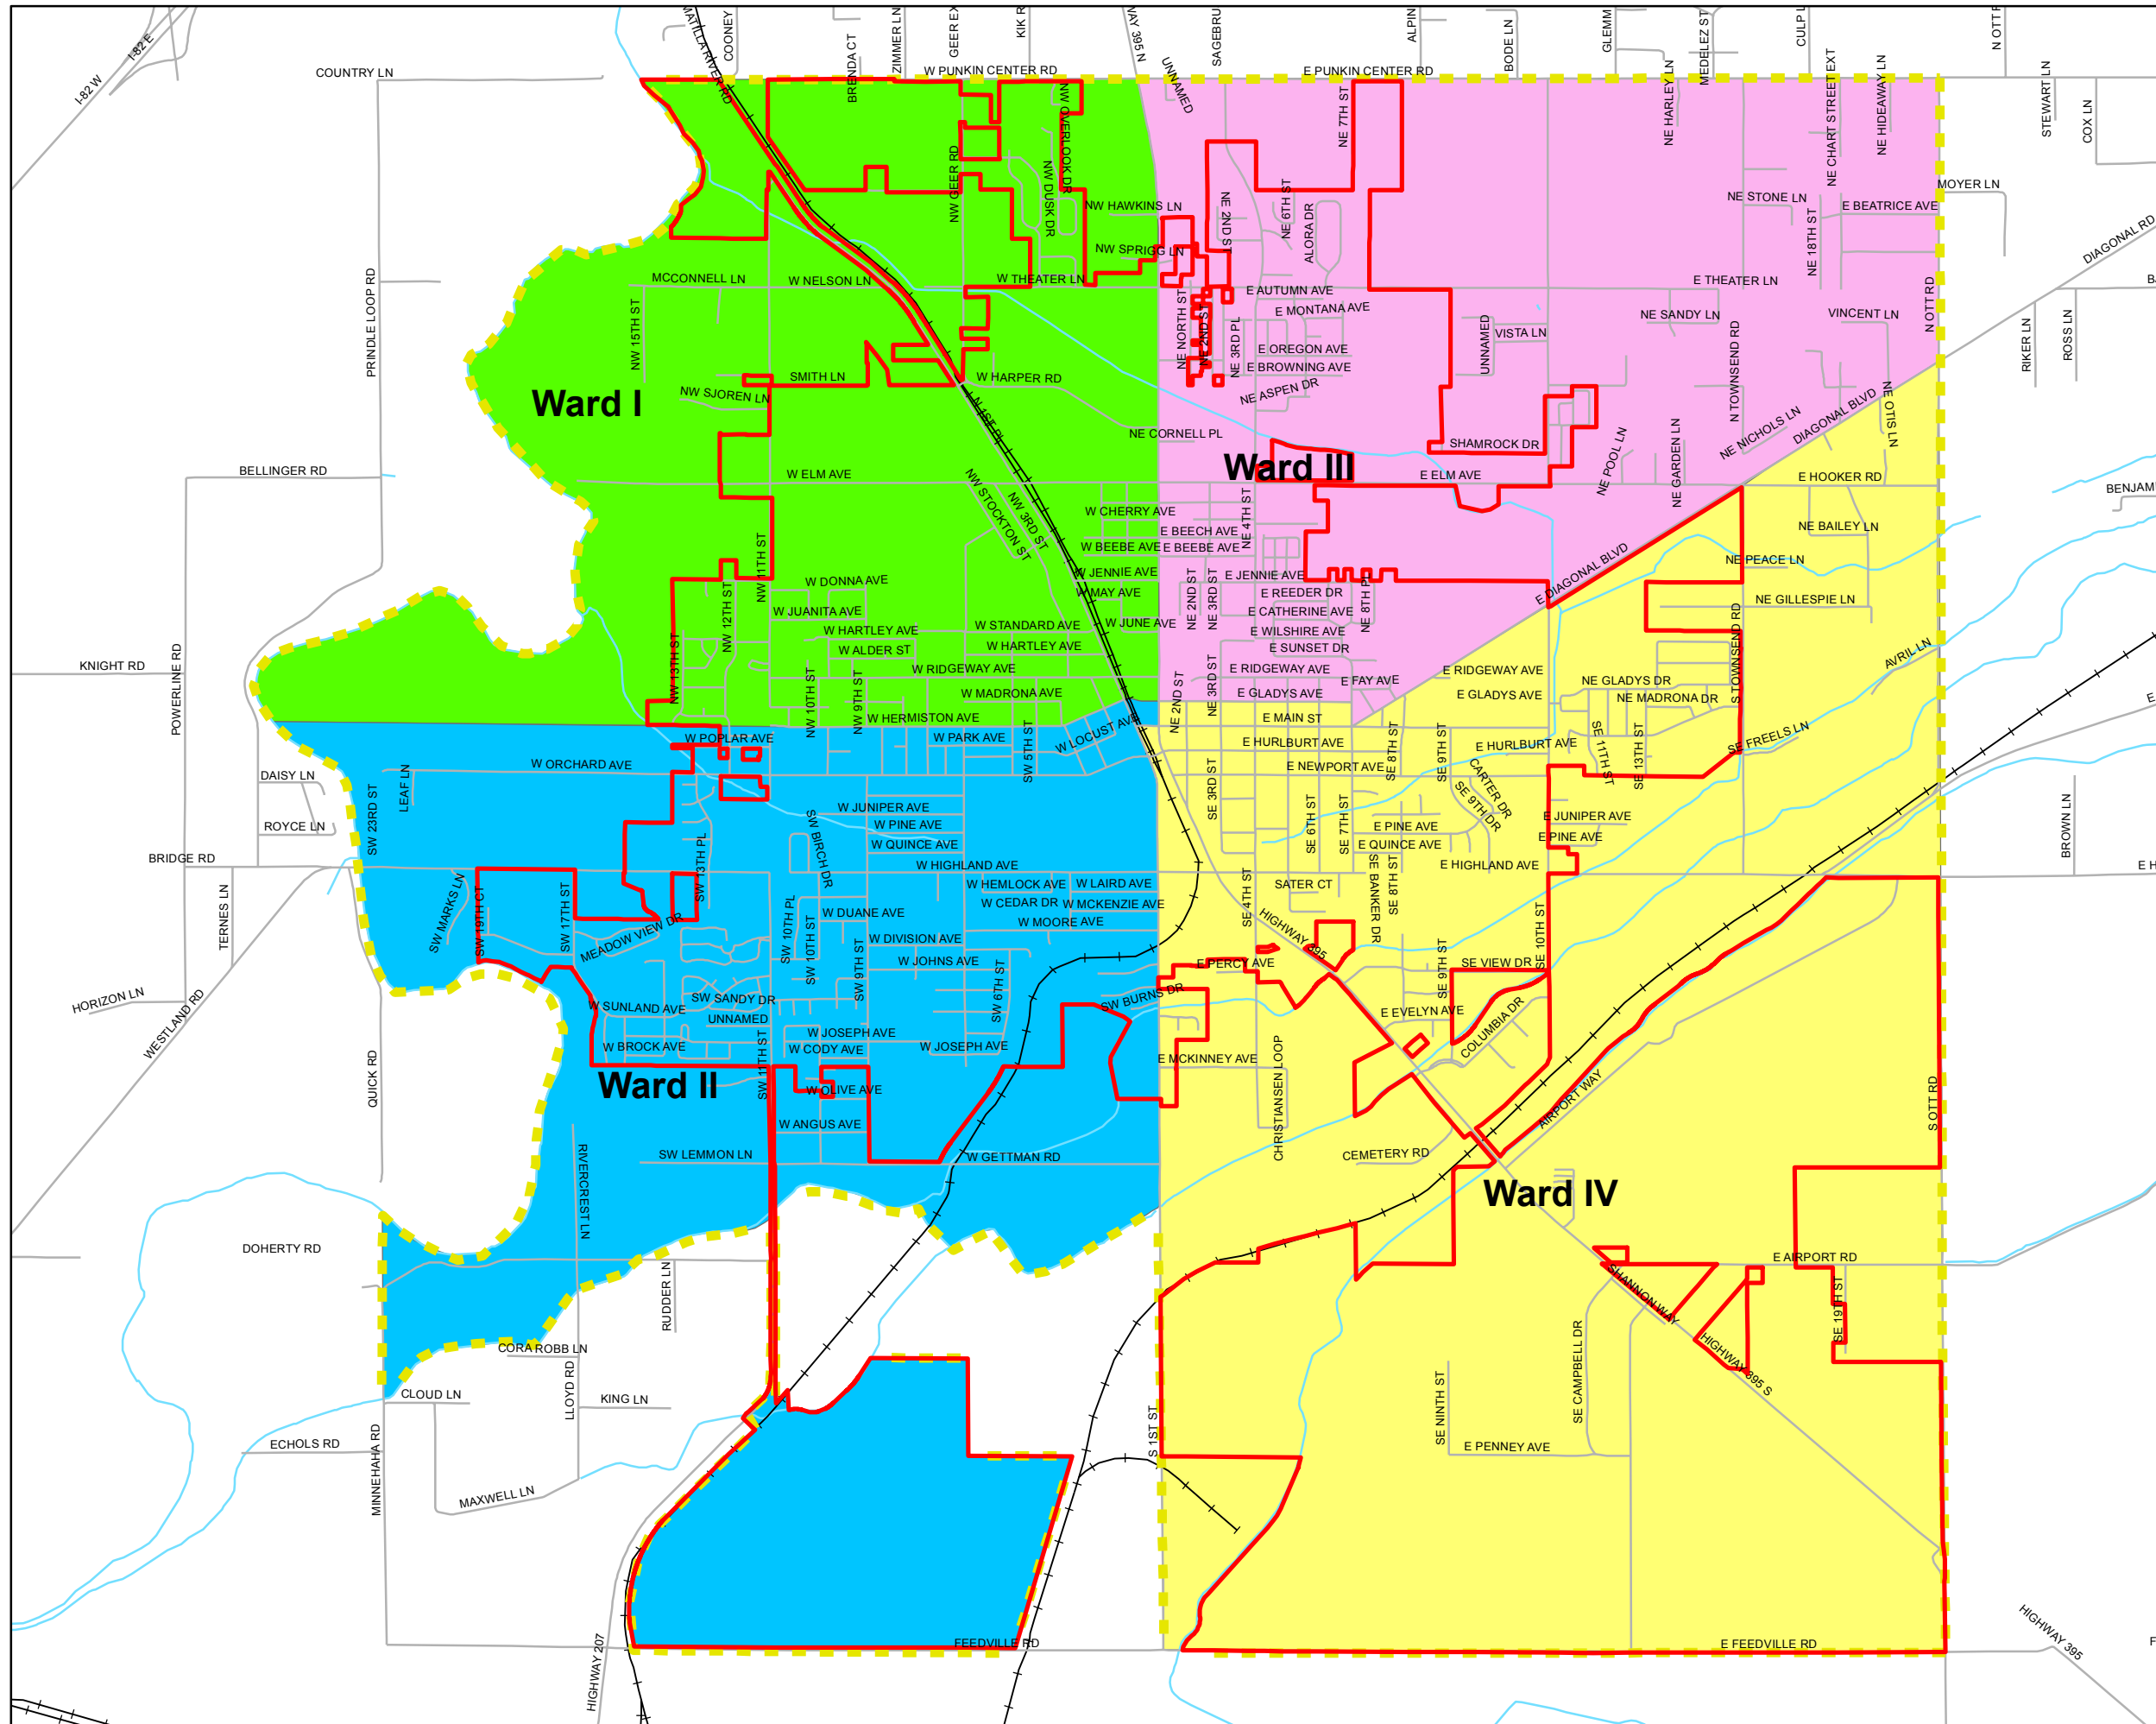

City of Hermiston City Council Ward Map 2015

Legend

-  CITY
-  Urban Growth Boundary
- Ward**
-  Ward I
-  Ward II
-  Ward III
-  Ward IV

0 1,250 2,500 5,000 Feet