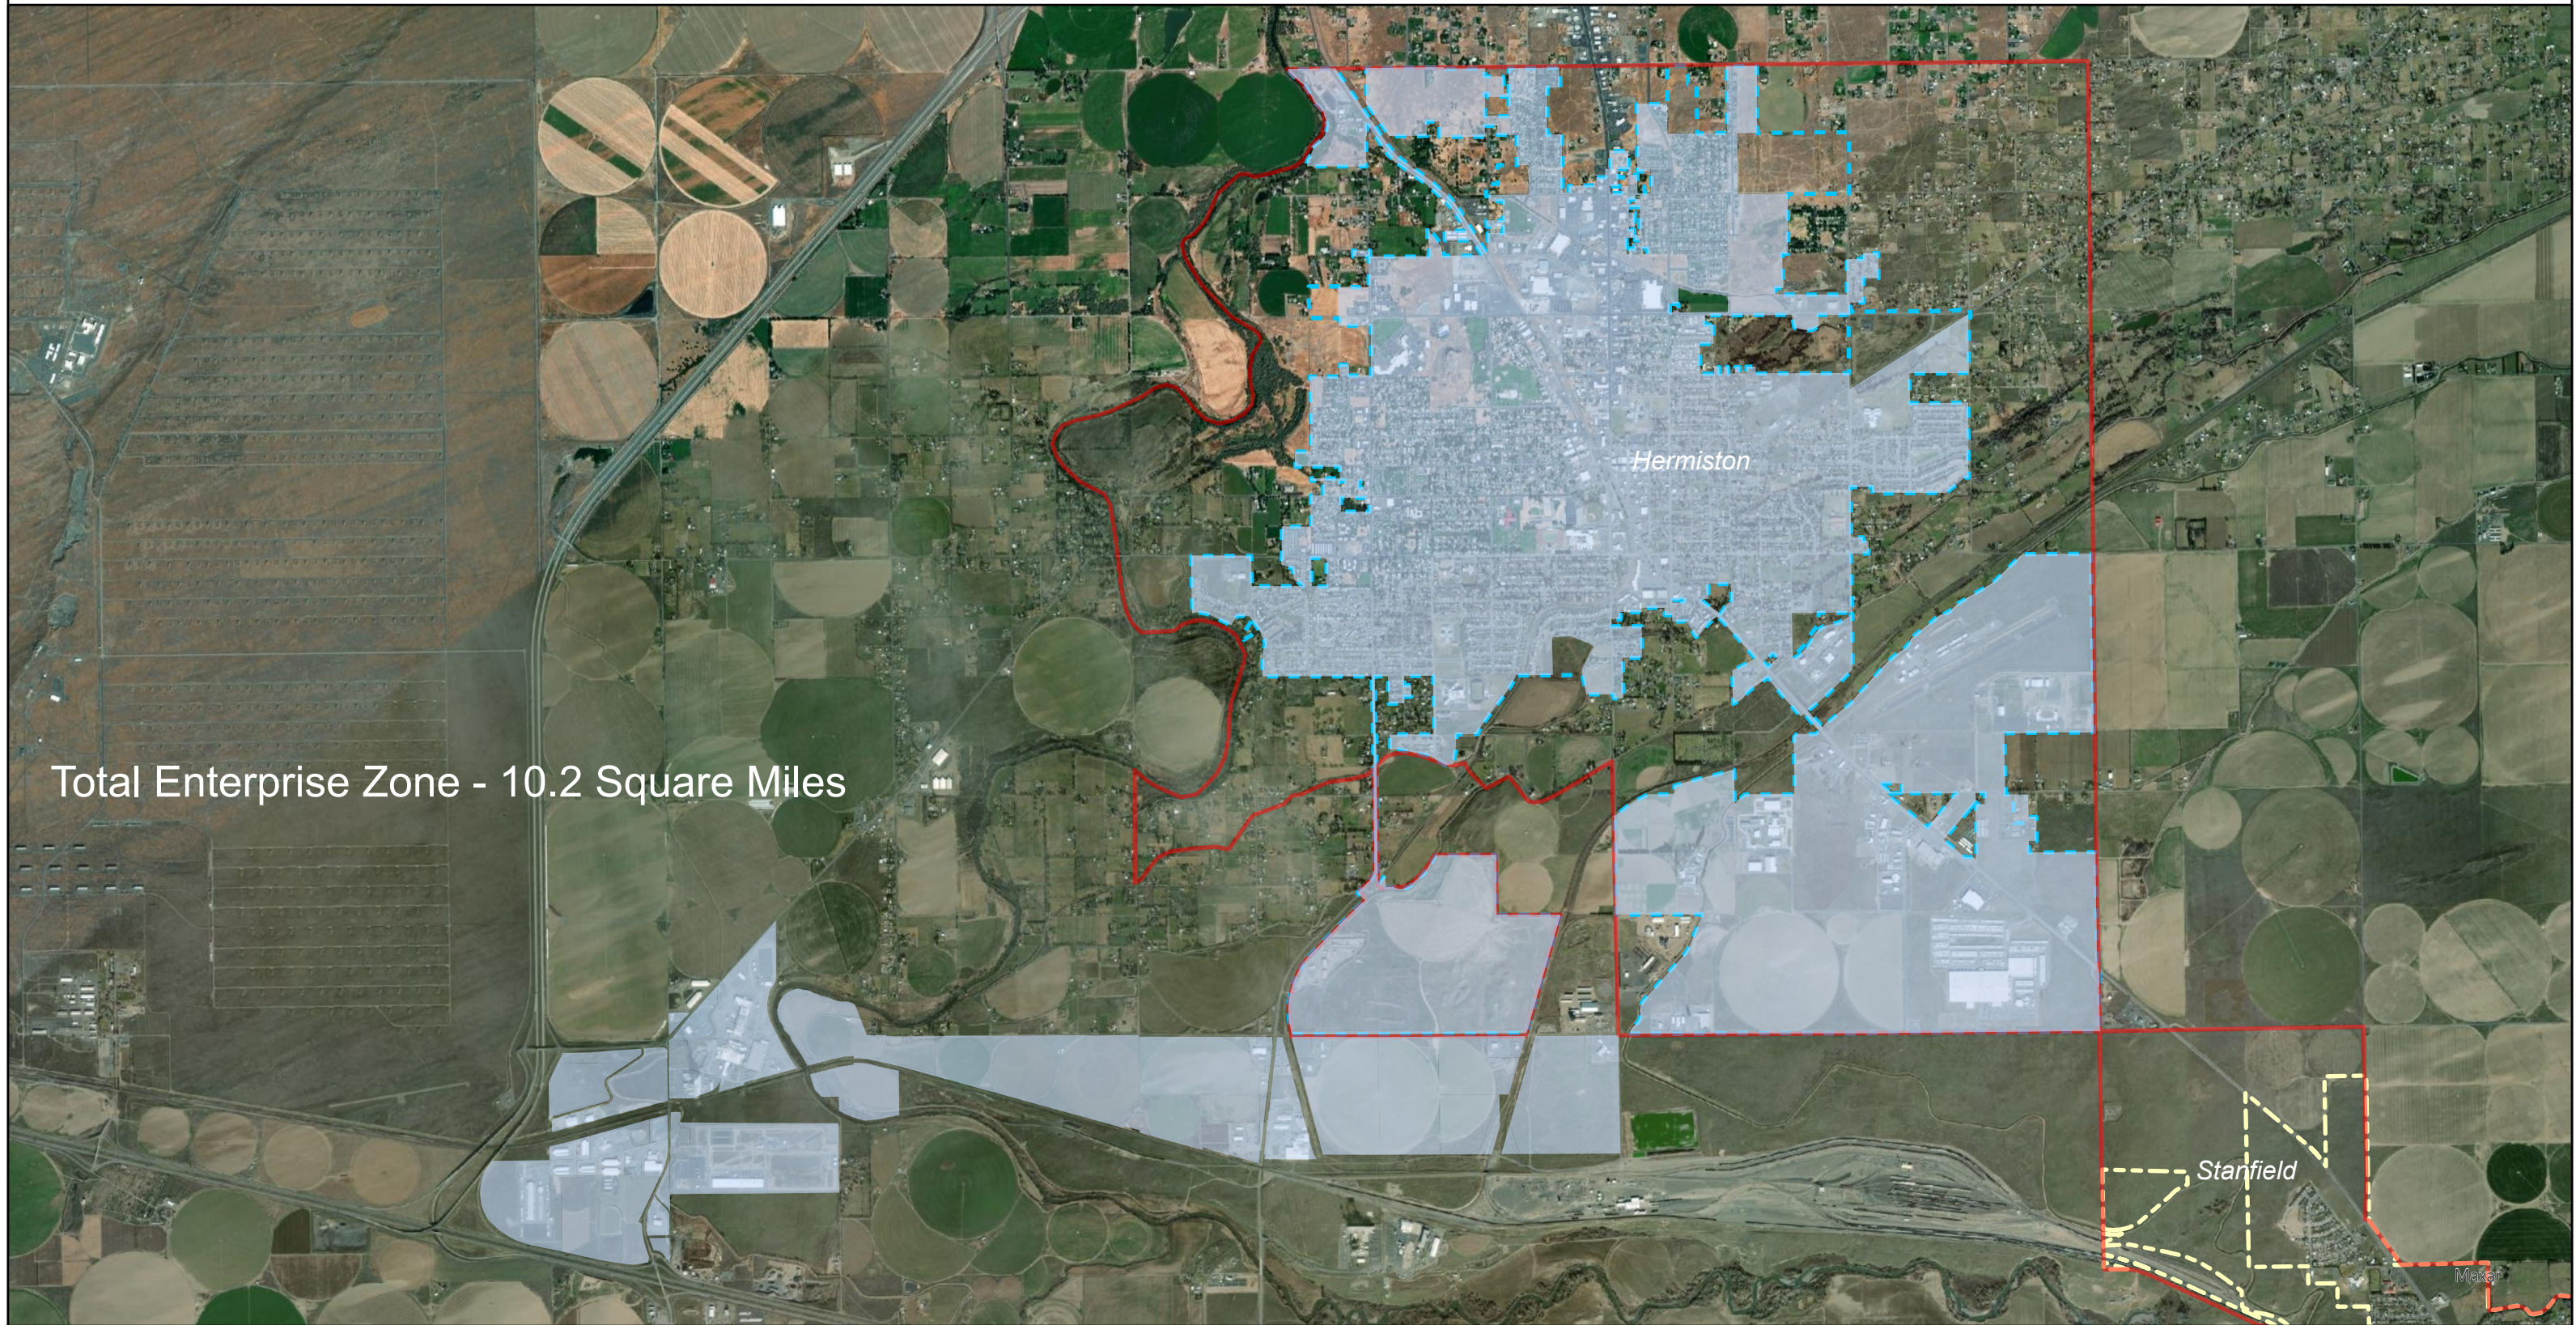

Exhibit A - Greater Hermiston Enterprise Zone

2022 Expansion

Total Enterprise Zone - 10.2 Square Miles

Legend

- Greater Hermiston Enterprise Zone 2022
- Hermiston City Limits
- Stanfield City Limits
- Urban Growth Boundary