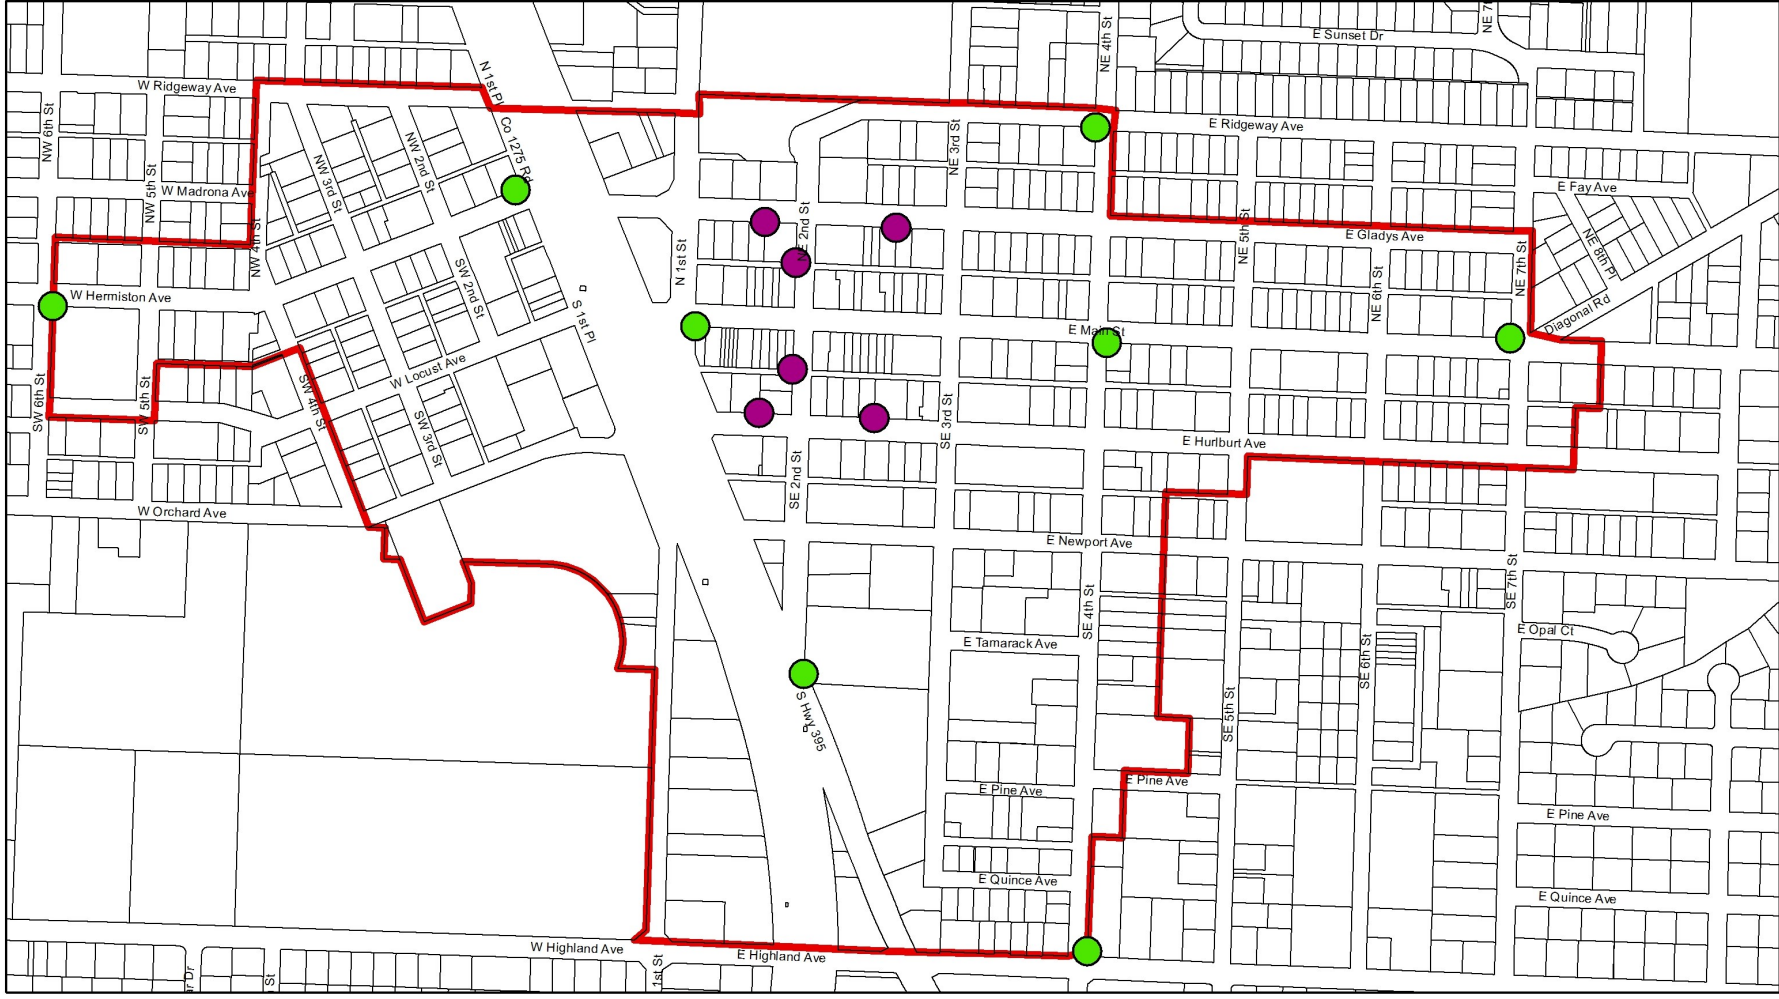

Potential Downtown Signage

Legend

- Downtown/Shopping Signs
- Parking Signs

This rendering shows potential locations for a downtown Way-finding signage program.

Where Life is Sweet